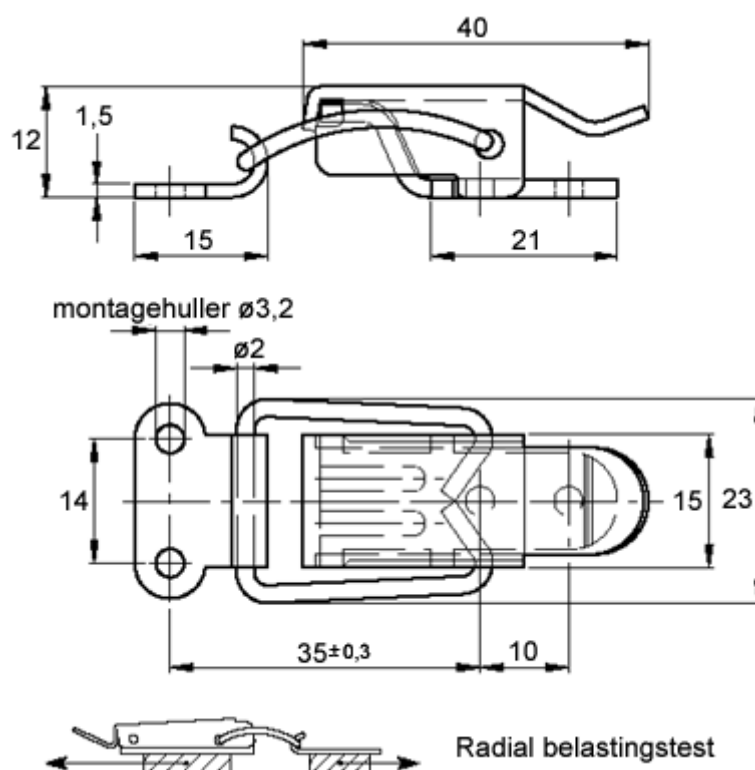

# Data Sheet

Article number: 2312420242

Description: E+G Hook clamp, stainless 420242  
TLV.S-15/56+R

## Measures

Max load (N) = 550  
Ultimate strength (N) = 1000